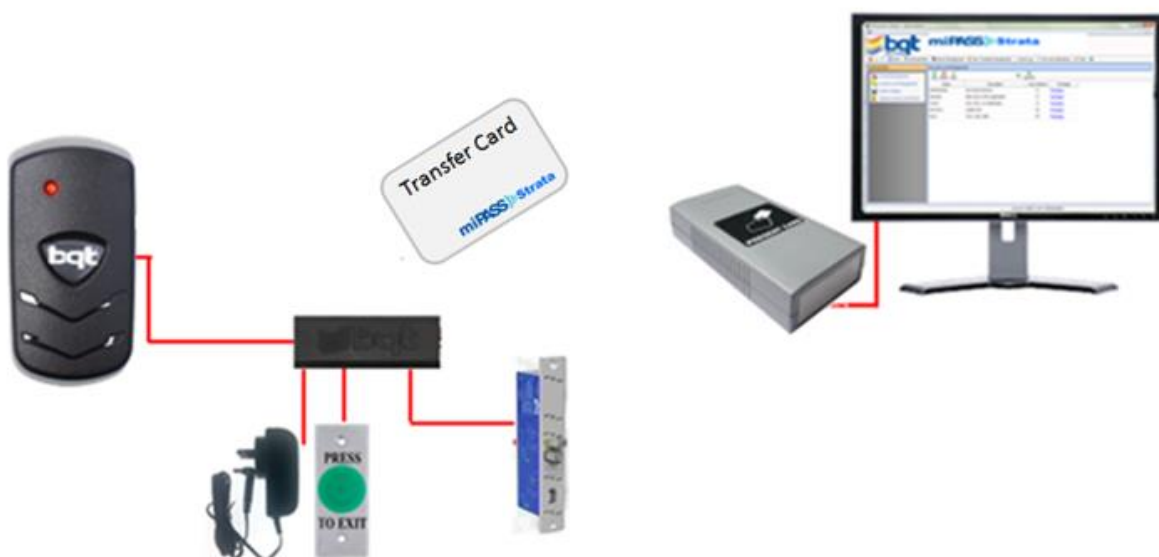

Off Line Access Management Made Easy

Are you looking for a solution to provide access control where there is no data cable connection or panel?

Using miPASS Strata software and hardware allows user access rights to be managed remotely from your office, then downloaded to miPASS Strata Smart Readers via a transfer card. miPASS Strata is the perfect solution for your client's access control needs where secure doors or gates are required and it is not feasible to run communication cables to an access control panel.

- No Access Control Panel Required.
- Perfect for Building Managers and Security Providers.
- Unlimited Readers.
- Multi Site Configuration.
- Transfer user information via Transfer card.
- Stand Alone System.
- Up to 500 Users.
- Modify Users via Software.
- CSV import to Software.
- Update readers in 5 Seconds.
- Audit trail not Supported.